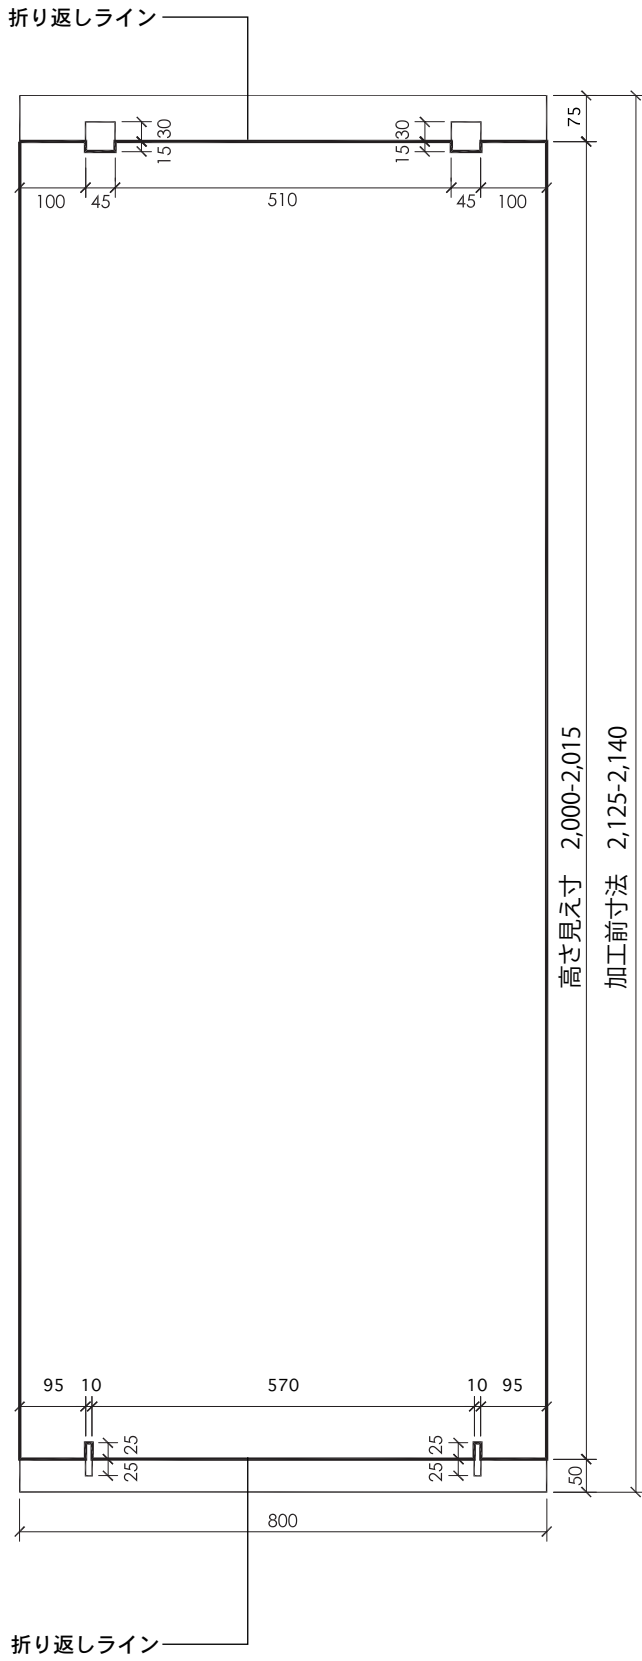

Outdoor Penguin pe-080-OutEC (W800×H2,000-2,015)

pe-080-OutEC

Urethod Cutting pattern

Urethod Cutting pattern

TM