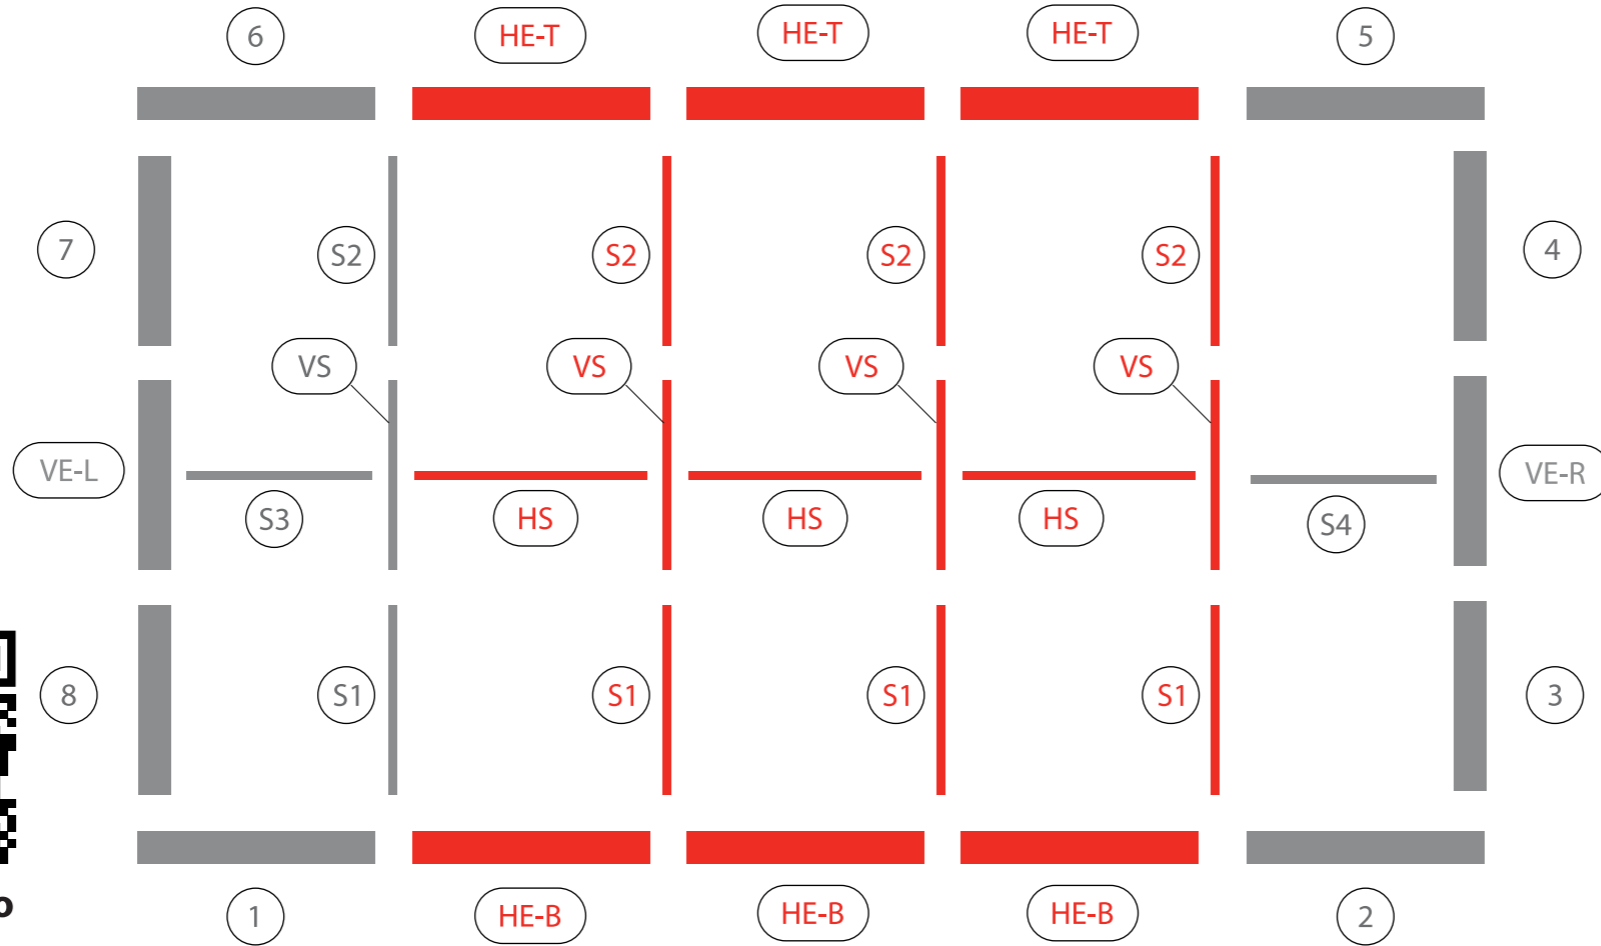

Set Up Video

Startmodul

- | | |
|----------|----------|
| VE-L | VE-R |
| VE-480-L | VE-480-R |
| VE-980-L | VE-980-R |
| VS | |
| VS-480 | |
| VS-980 | |

Extension Set

- | | |
|-----------|-----------|
| HE-B | HE-T |
| HE-500-B | HE-500-T |
| HE-750-B | HE-750-T |
| HE-1000-B | HE-1000-T |
| HS | VS |
| HS-500 | VS-480 |
| HS-750 | VS-980 |
| HS-1000 | |